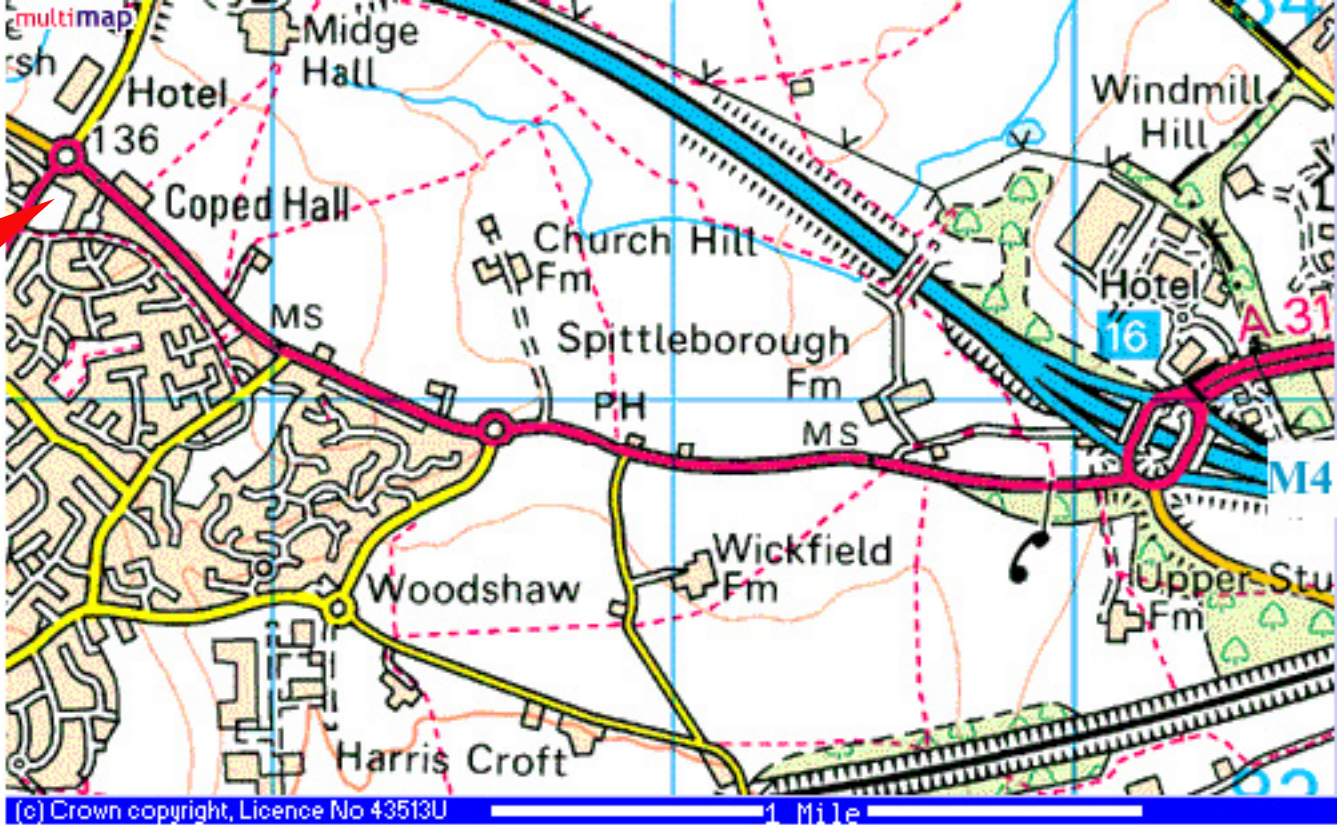

**Coped Hall
Business Park**

HiruMed Ltd

Exit M4 Motorway at junction 16.

At the roundabout exit onto A3102, Swindon Road, sign posted for Wootton Bassett and Lyneham.

Go straight over the first roundabout (second exit).

At the second roundabout take the first exit to Wootton Bassett.

Then first left into Coped Hall Business Park.

Tel: 01793 854500 Address: Integer House, Coped Hall Business Park, Wootton Bassett, Swindon, SN4 8DP